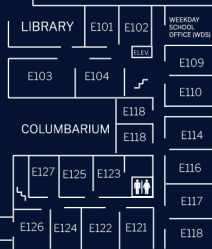

WEST WING SECOND FLOOR
YOUTH

ARTIUM
COMMUNITY
CONNECTION

WEST WING FIRST FLOOR
ADULT SUNDAY SCHOOL

SANCTUARY

TRADITIONAL
WORSHIP

EAST WING FIRST FLOOR
KIDS

GARDEN
CHAPEL

GARDEN

PRAYER
CHAPEL

EAST WING SECOND FLOOR
MUSIC, KIDS, OFFICES