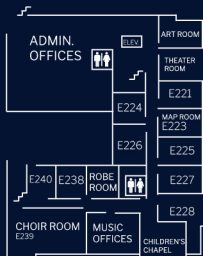

WEST WING SECOND FLOOR
YOUTH

ARTIUM
COMMUNITY
CONNECTION

WEST WING FIRST FLOOR
ADULT SUNDAY SCHOOL

SANCTUARY

TRADITIONAL
WORSHIP

EAST WING FIRST FLOOR
KIDS

GARDEN
CHAPEL

GARDEN

PRAYER
CHAPEL

EAST WING SECOND FLOOR
MUSIC, KIDS, OFFICES